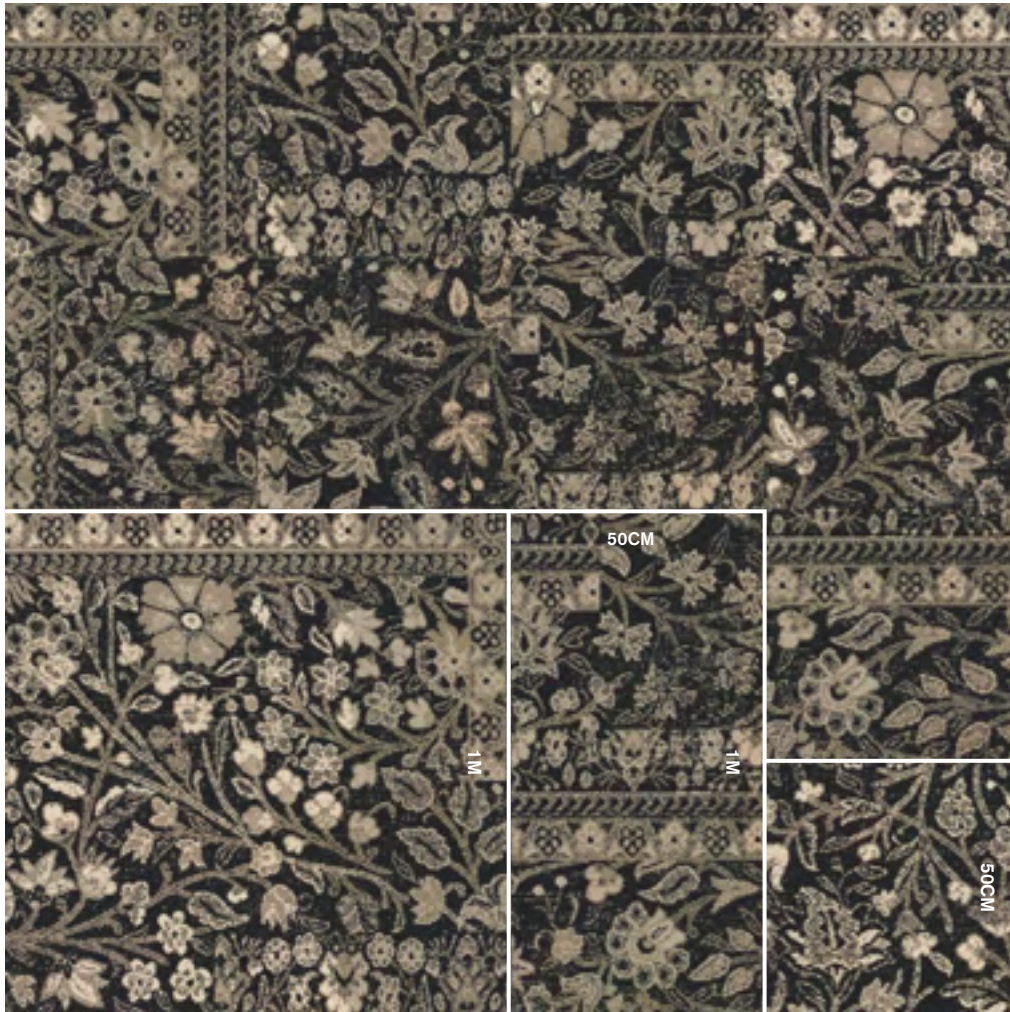

Collection

HIP OVER HISTORY

Pattern
M0939

Here's how M0939 looks in any of the three available sizes in a custom color we created. Feel free to use our suggestion or create your own. You know you want to.