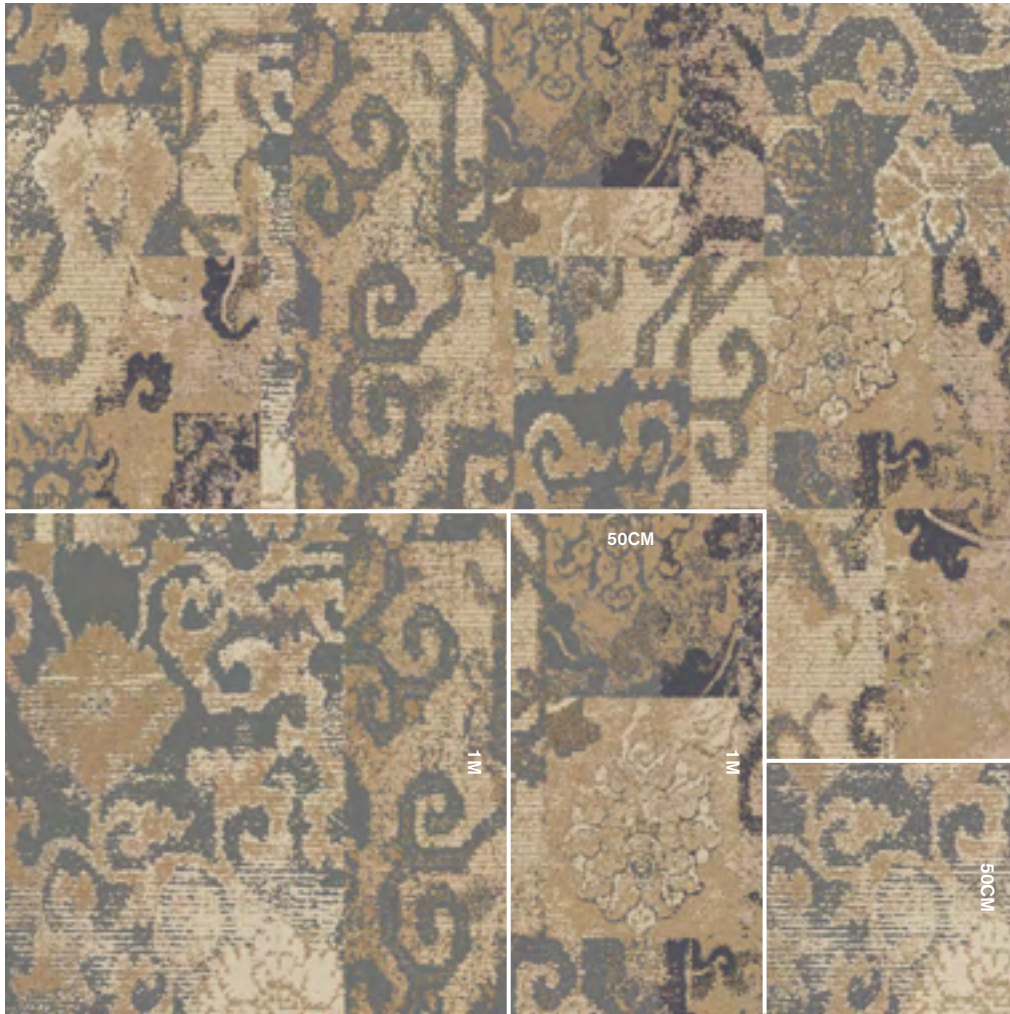

# HIP OVER HISTORY

Pattern  
**M0938**

*Here's how M0938 looks in any of the three available sizes in a custom color we created. Feel free to use our suggestion or create your own. You know you want to.*