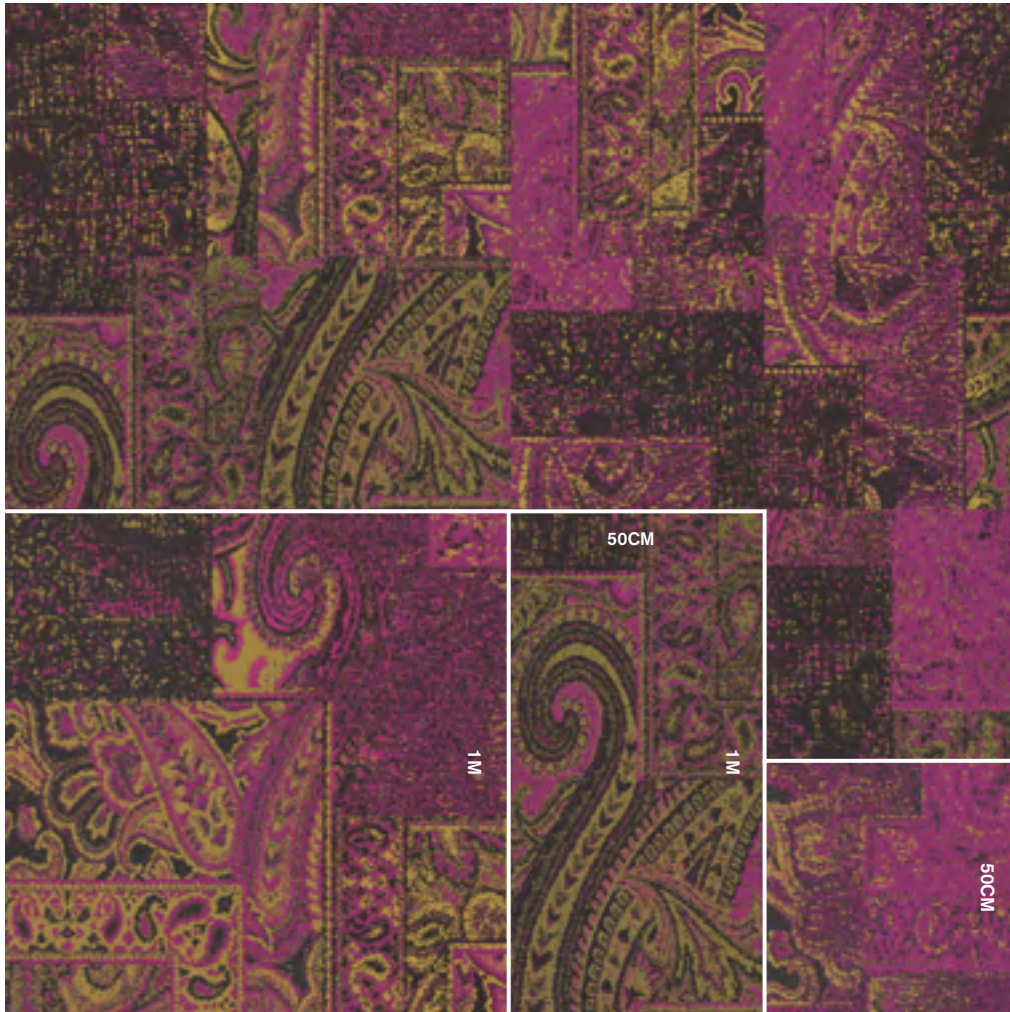

Collection

HIP OVER HISTORY

Pattern
M0941

Here's how M0941 looks in any of the three available sizes in a custom color we created. Feel free to use our suggestion or create your own. You know you want to.