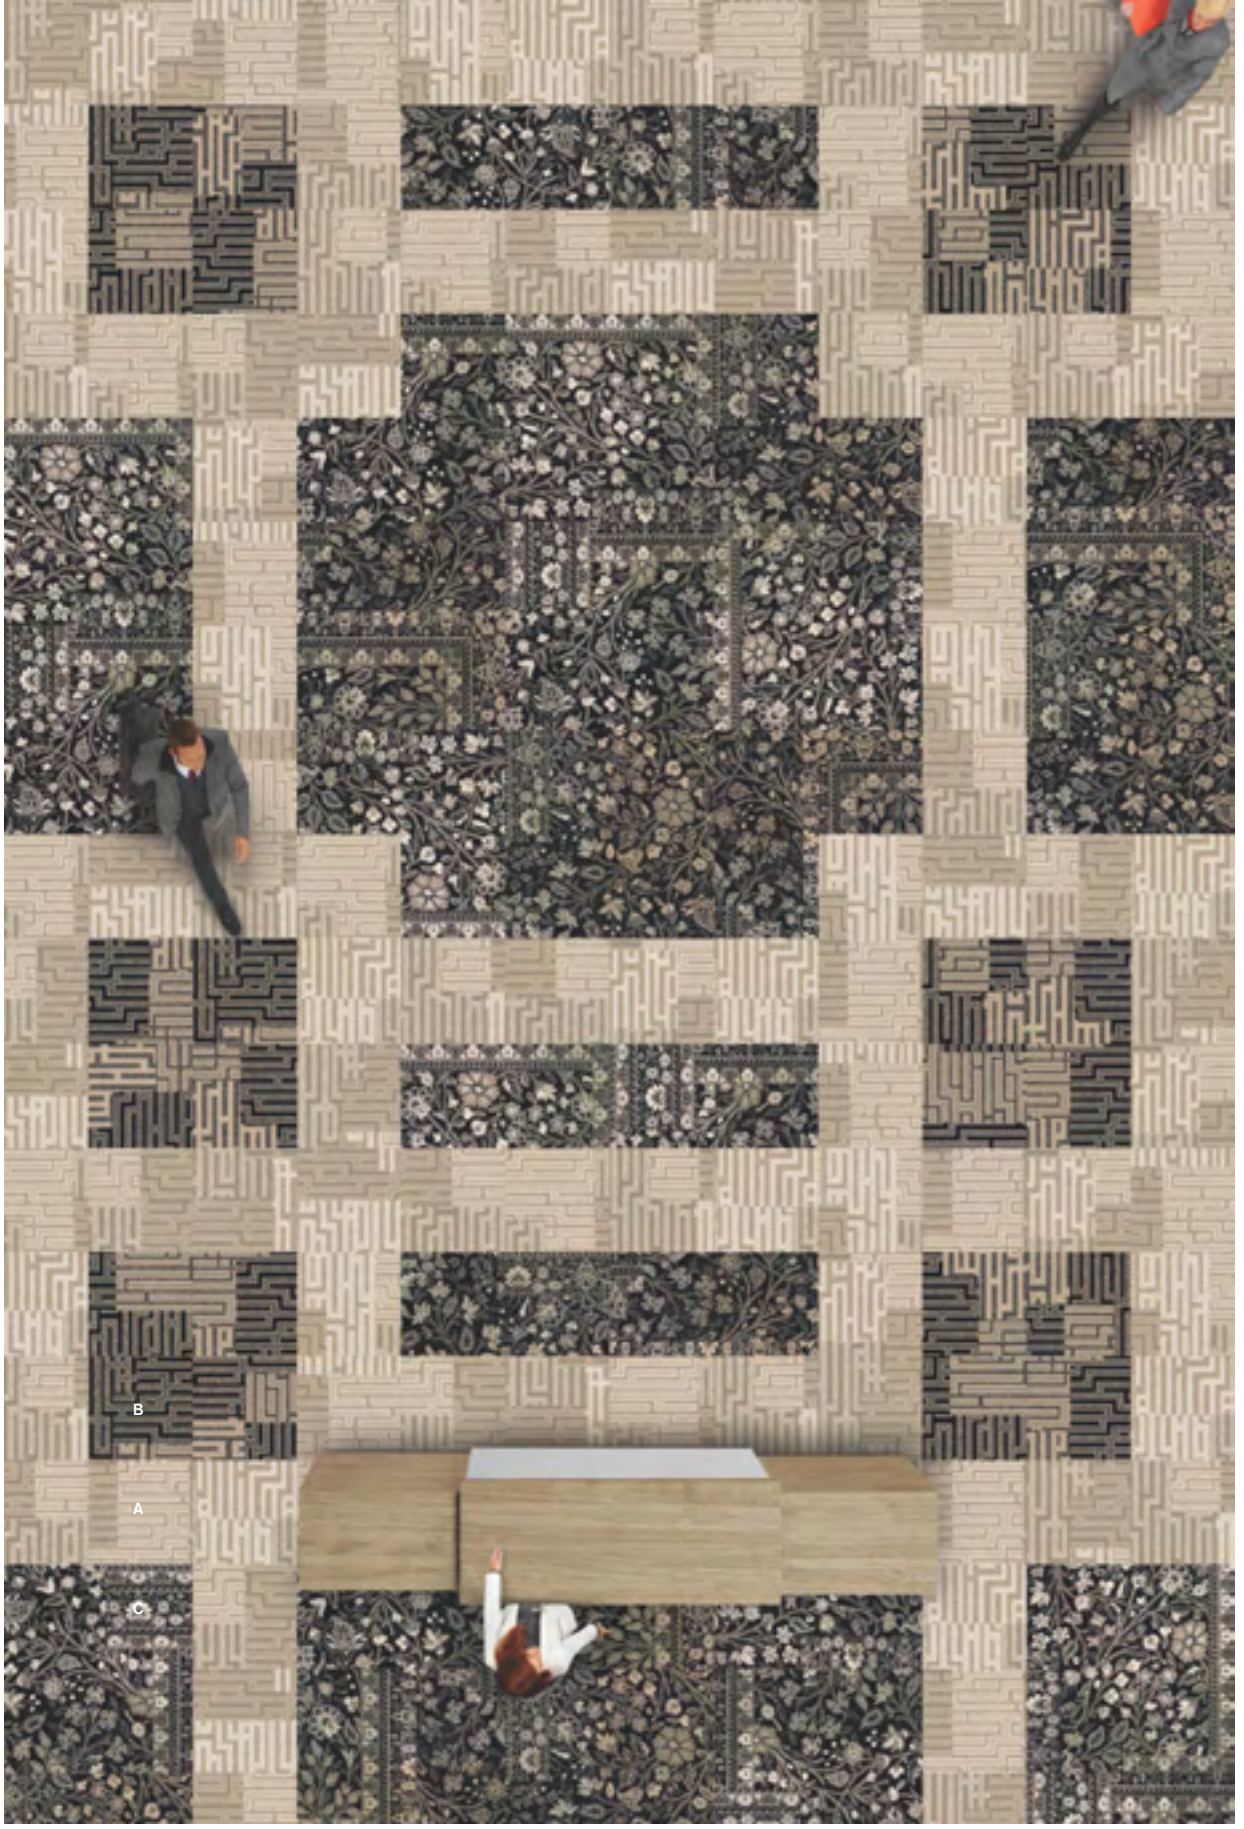

A PRODUCT: Head Over Heels (61mm) *(61mm)*
PATTERN: M0724
SIZE: 50cm
CUSTOM COLOR: HDA-127
INSTALLATION: Non Directional

B PRODUCT: Head Over Heels (61mm) *(61mm)*
PATTERN: M0724
SIZE: 50cm
CUSTOM COLOR: HDA-128
INSTALLATION: Non Directional

C PRODUCT: Hip Over History
PATTERN: M0939
SIZE: 1m
CUSTOM COLOR: HDA-073
INSTALLATION: Non Directional

D PRODUCT: Hip Over History
PATTERN: M0938
SIZE: 1m
CUSTOM COLOR: HDA-072
INSTALLATION: Non Directional

E PRODUCT: Walk the Plank
SIZE: 25cm x 1m and Half Tile
COLOR: Sycamore
INSTALLATION: Pattern by Tile

F PRODUCT: Walk the Plank
SIZE: 25cm x 1m and Half Tile
COLOR: Poplar
INSTALLATION: Pattern by Tile