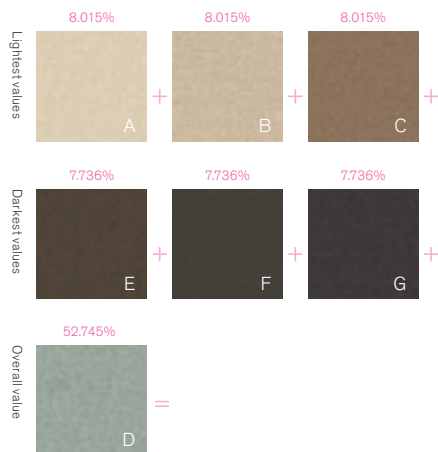

2. Select seven colors from the Monochrome™ palette or work with your rep to find the perfect hues for your project. The key below demonstrates how these particular colors appear in a final design. Note that the overall carpet color is in position D. The first three positions (A,B and C) are the lightest values and they gradate across the top of the pattern. The last three (E,F and G) are the darkest values and create the depth of the design.