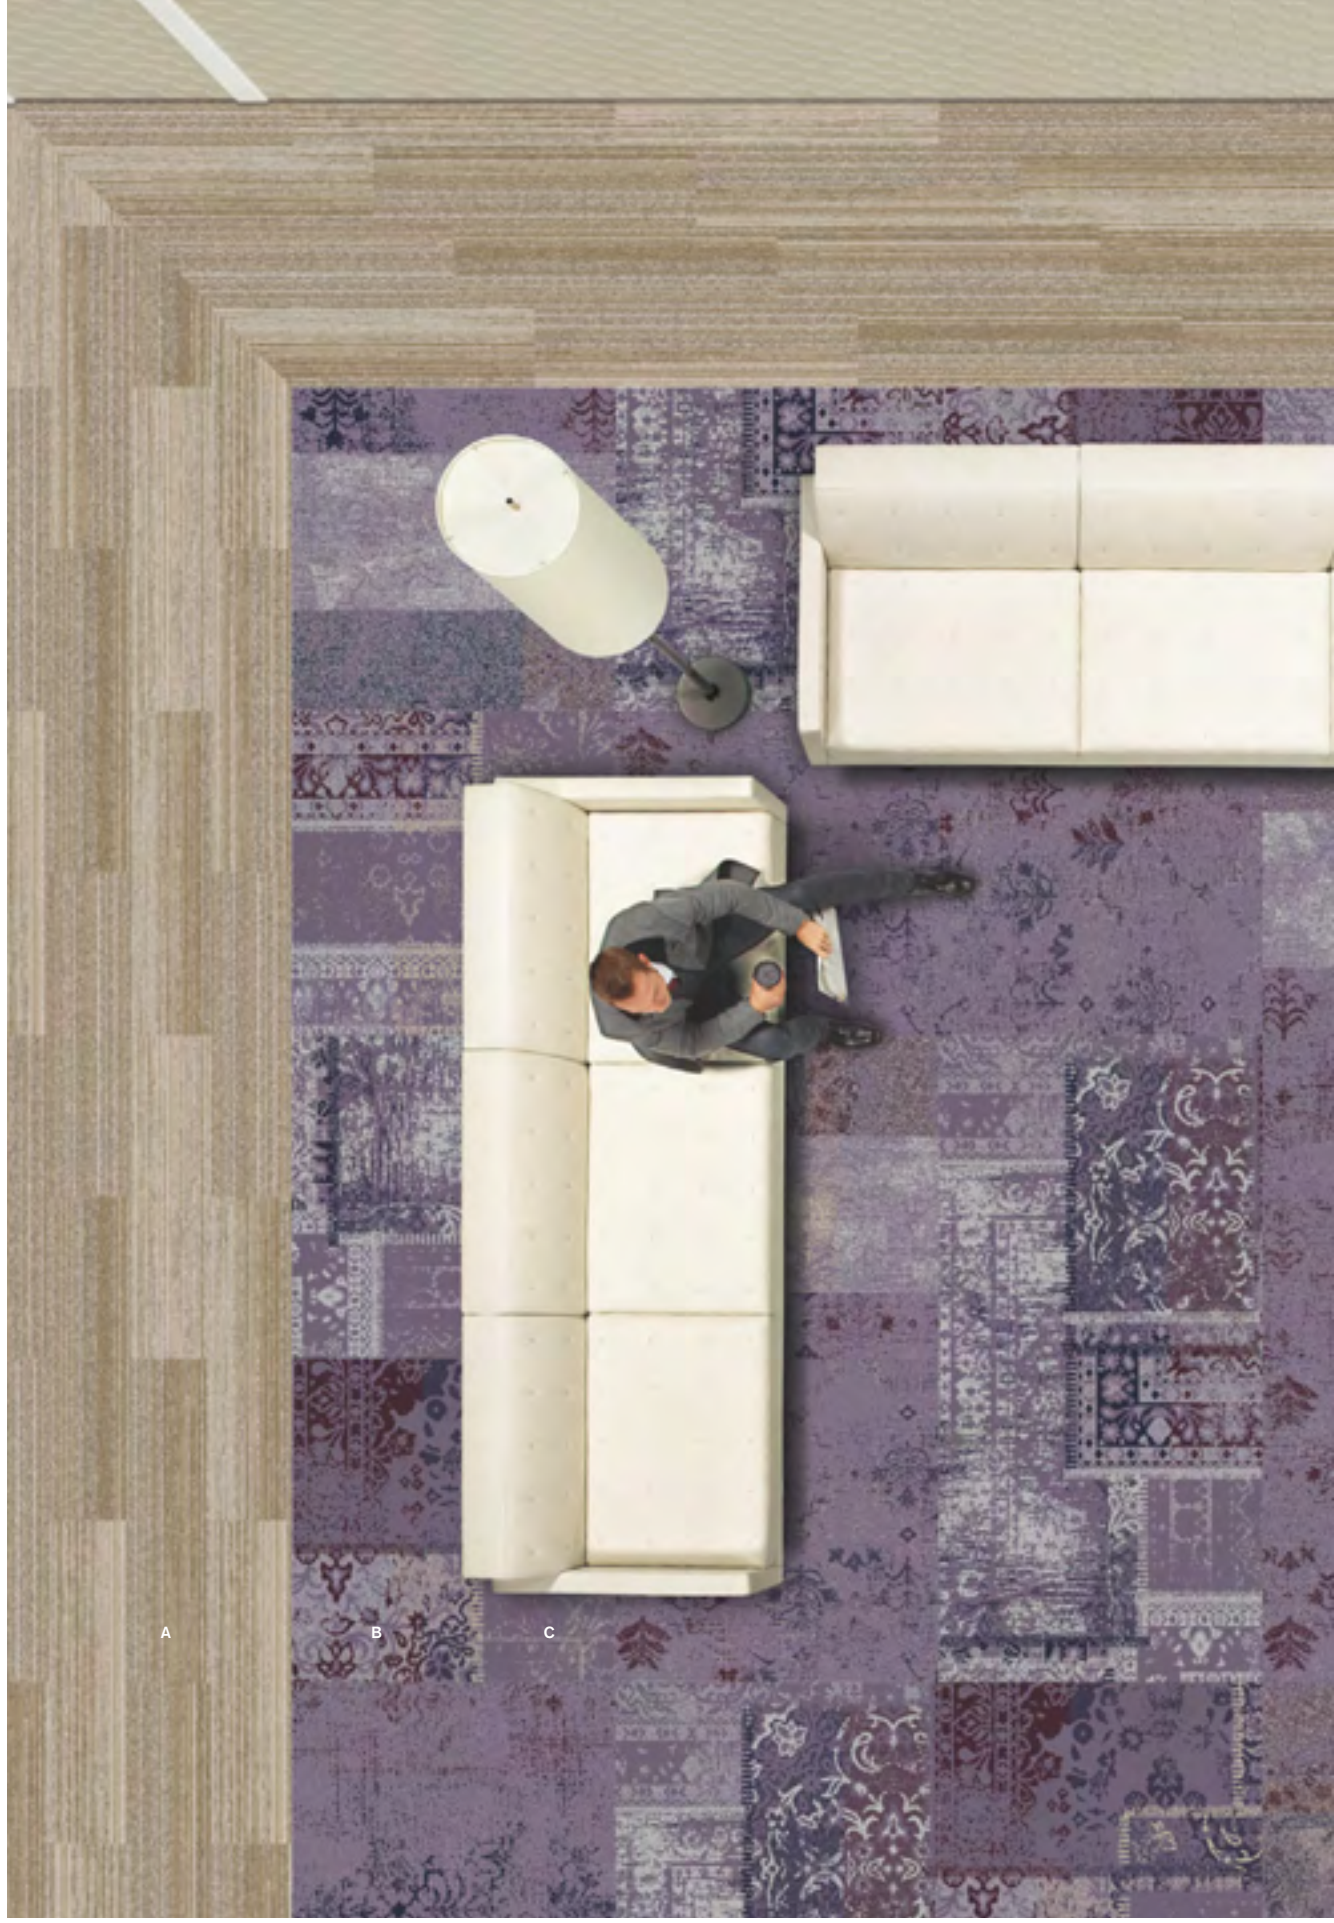

A PRODUCT: Walk the Plank
SIZE: 25cm x 1m
COLOR: Poplar
INSTALLATION: Ashlar

B PRODUCT: Hip Over History
PATTERN: M0915
SIZE: 1m
CUSTOM COLOR: HDA-078
INSTALLATION: Non Directional

C PRODUCT: Hip Over History
PATTERN: M0719
SIZE: 1m
CUSTOM COLOR: HDA-066
INSTALLATION: Non Directional