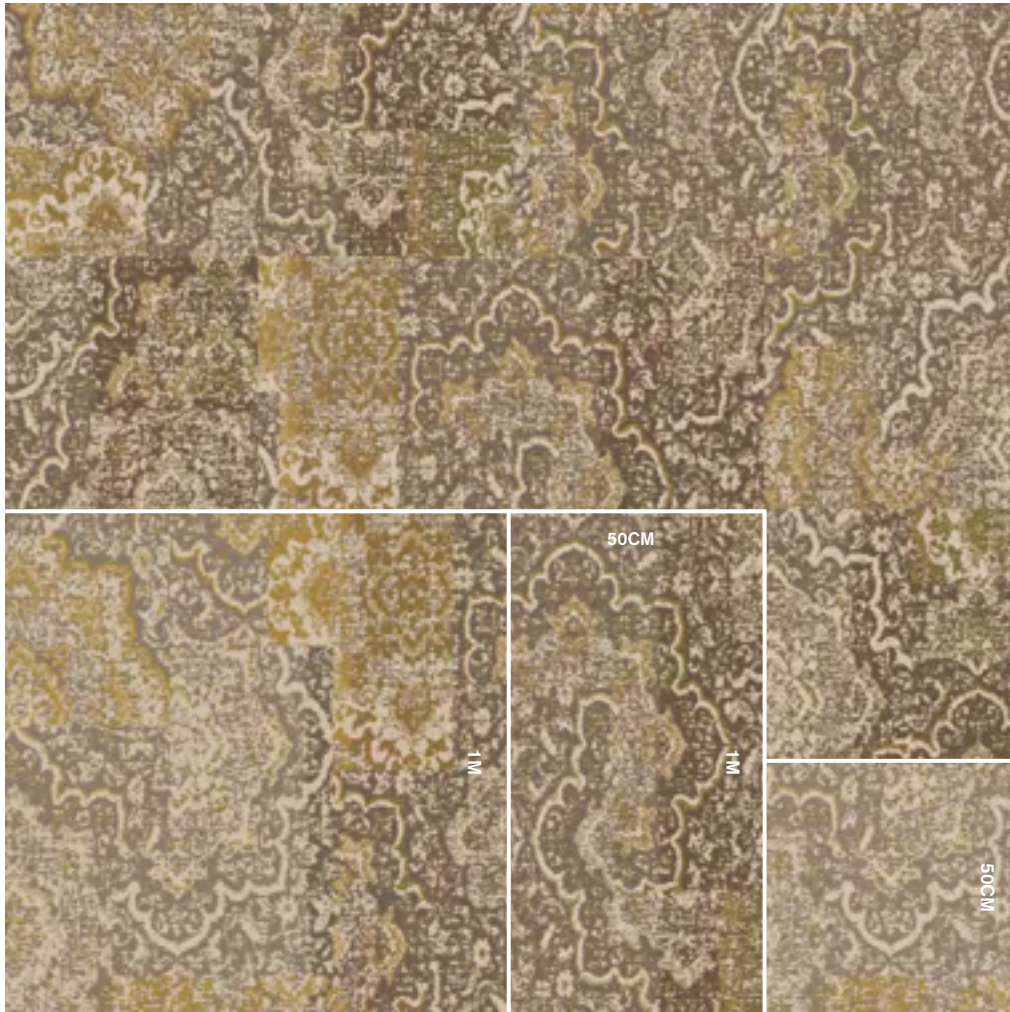

Collection

HIP OVER HISTORY

Pattern
M0936

Here's how M0936 looks in any of the three available sizes in a custom color we created. Feel free to use our suggestion or create your own. You know you want to.