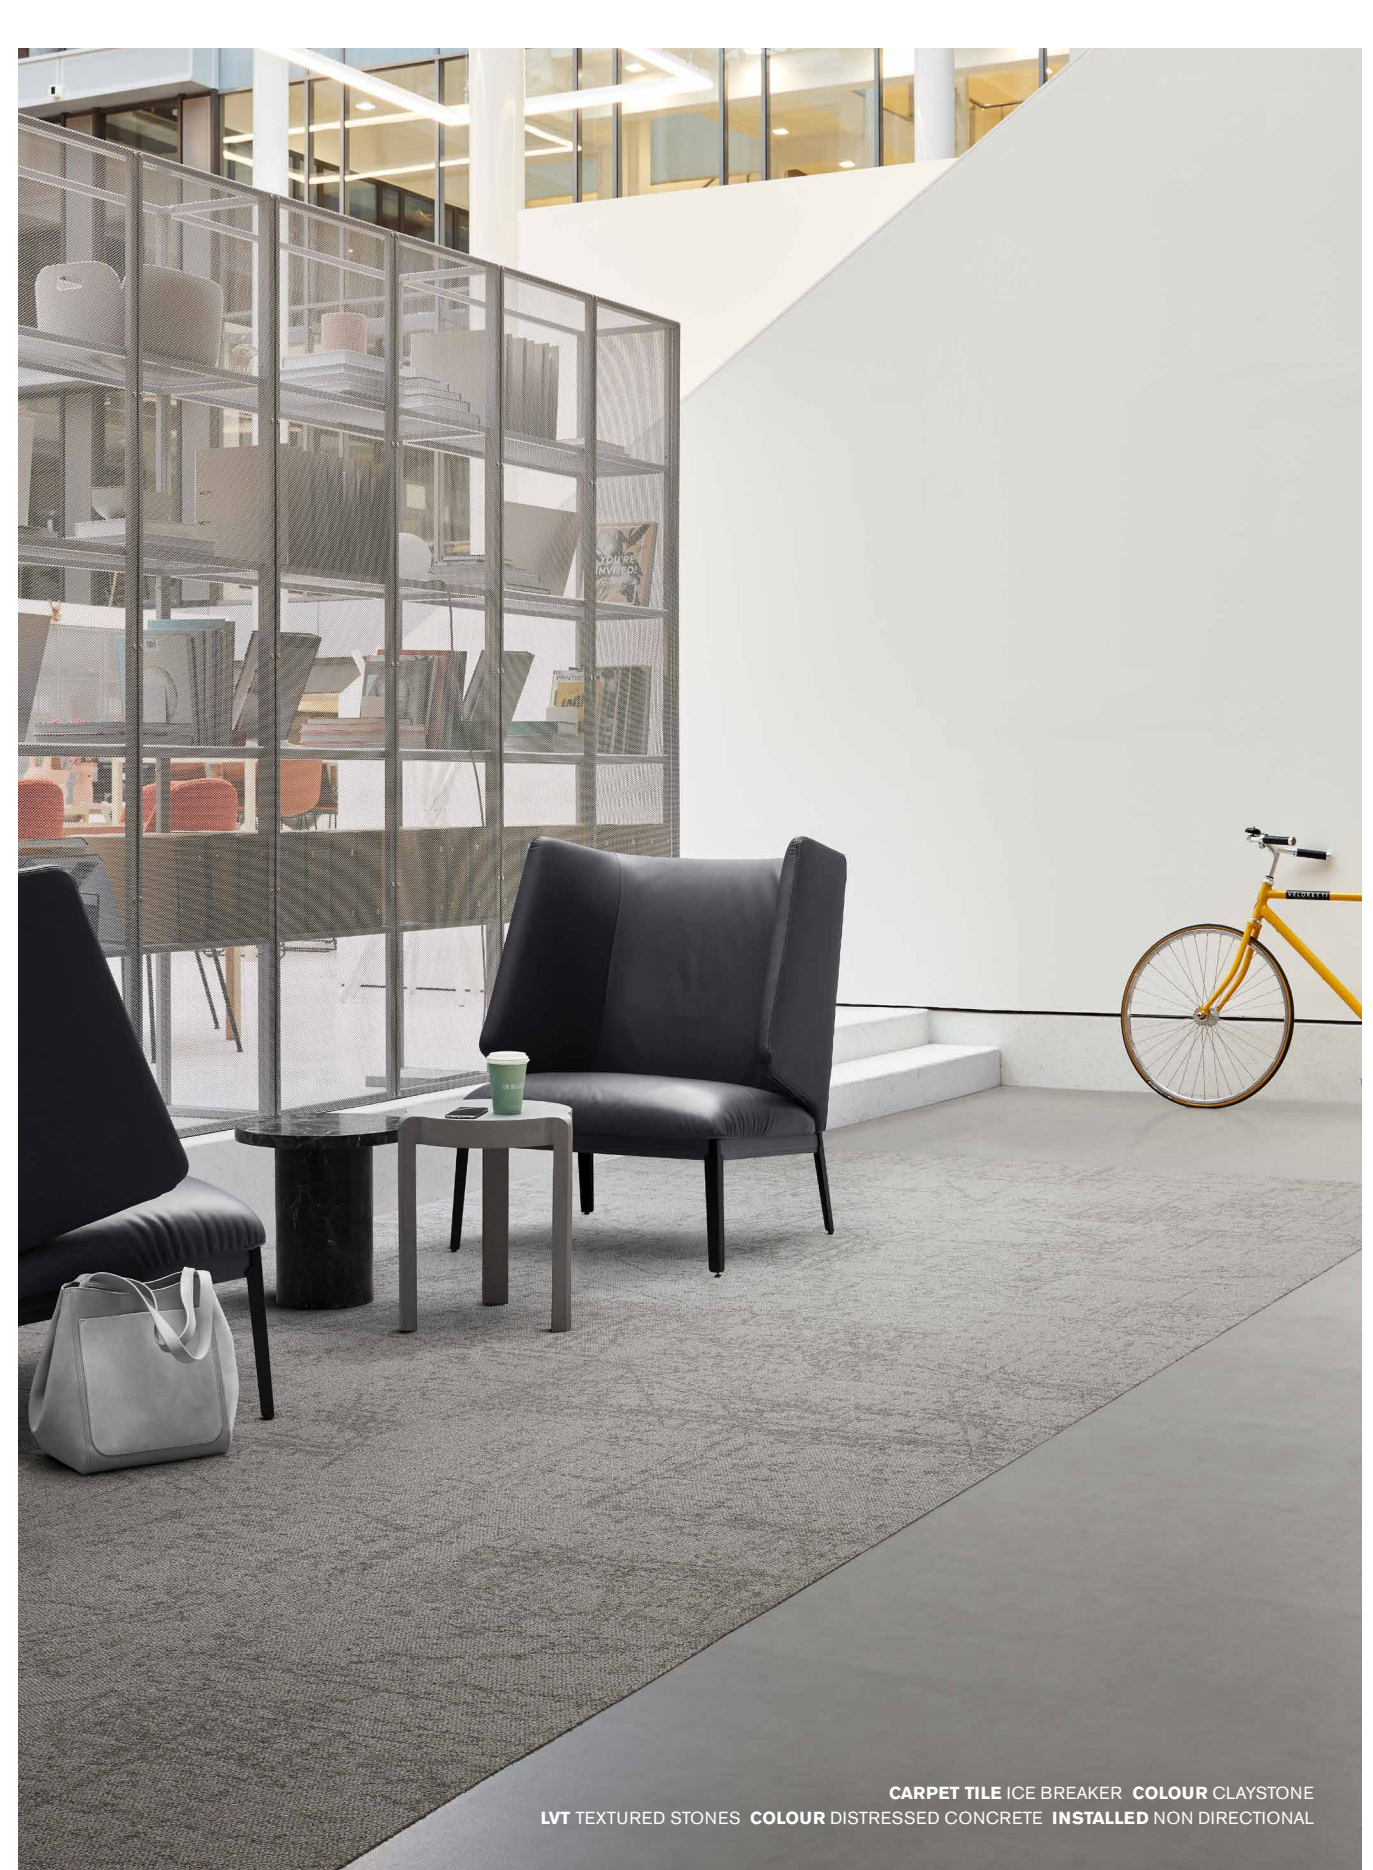

CARPET TILE ICE BREAKER COLOUR CLAYSTONE
LVT TEXTURED STONES COLOUR DISTRESSED CONCRETE INSTALLED NON DIRECTIONAL