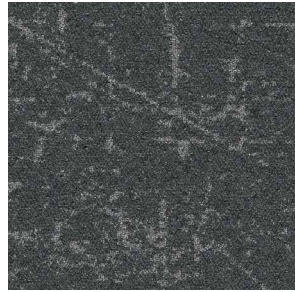

A microscopic view of ice crystals, showing a dense network of thin, needle-like structures. The crystals are oriented in various directions, creating a complex, interlocking pattern. The background is a dark, textured blue, suggesting a liquid or semi-liquid state of water. The overall appearance is that of a highly ordered, crystalline structure.

+Positive spaces™
Better products. Happier people. Healthier planet.

www.interface.com

CARPET TILE ICE BREAKER COLOUR GRANITE, JETMIST INSTALLED NON DIRECTIONAL

CARPET TILE ICE BREAKER COLOUR LAZULI, GRITSTONE INSTALLED NON DIRECTIONAL

CARPET TILE ICE BREAKER COLOUR WARM ROCK, GARNET INSTALLED NON DIRECTIONAL

CARPET TILE ICE BREAKER COLOUR QUARRY
LVT TEXTURED STONES COLOUR COOL POLISHED CEMENT INSTALLED NON DIRECTIONAL

CARPET TILE ICE BREAKER COLOUR LARIMAR INSTALLED NON DIRECTIONAL

CARPET TILE ICE BREAKER COLOUR CLAYSTONE
LVT TEXTURED STONES COLOUR DISTRESSED CONCRETE INSTALLED NON DIRECTIONAL

Ice Breaker Colourline

9189-001-000 Concrete

9189-002-000 Granite

9189-003-000 Gritstone

9189-004-000 Jetmist